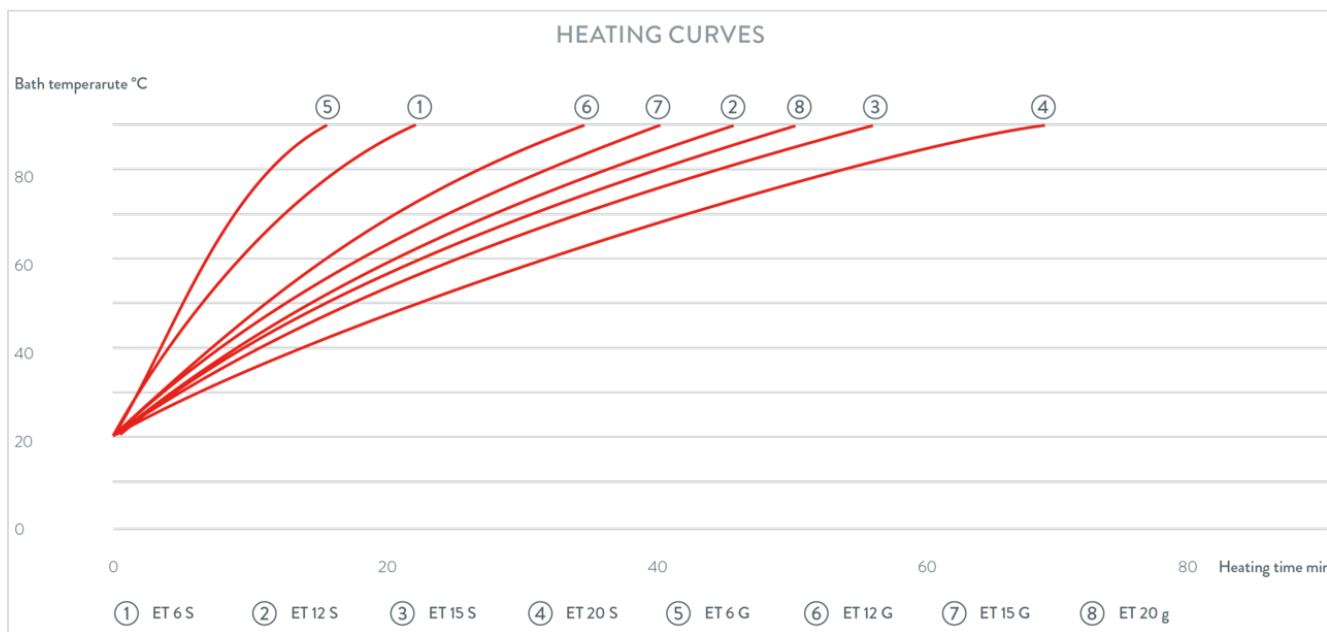

PRODUCT DATA SHEET

Standing: 2024-01-22

LAUDA ECO ET 20 S

Heating thermostat 230 V; 50/60 Hz

Part Number: L001128

Reserve technical changes