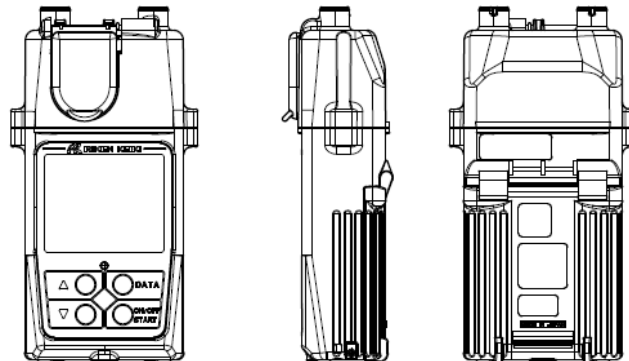

Specifications

Model	FP-31	
Target Gas	Formaldehyde (HCHO) in air	
Detection principle	Photoelectric photometry method	
Detection range	TAB No.008	TAB No.009
	0 - 0.4ppm	0 – 1.00ppm
digit	0.005ppm	0.01ppm
Detection time	1,800 seconds	900 seconds
Display	Digital display with LCD	
Sampling method	Built-in Pump sampling Flow rate: 0.5L/min	
Operating temp & humidity	-10 - +40 degree C, below 90%RH	
Memory capacity	99 data (automatically- saved after detection)	
Self-diagnosis system	Sensor failure, Pump failure, Battery error, System failure	
Power supply	Size AA alkaline battery x 4pcs	
Continuous operation	Approx. 12 hours	
Dimensions	80(W) x 150(H) x 40(D)mm	
Weight	Approx. 250g without dry-cell battery	
Remark	Formaldehyde detector Specified by the Minister of Health, Labor & Welfare in Japan	
Function	Automatic saved data, Clock function, Datalogger function	

Specifications subject to change without notice.

Accessories

- Detection tab x 20pcs
- Size AA alkaline battery x 4pcs
- Attachment for tripod stand

Optional accessories

- Filter
- Software for datalogger

Drawing for outer-shape