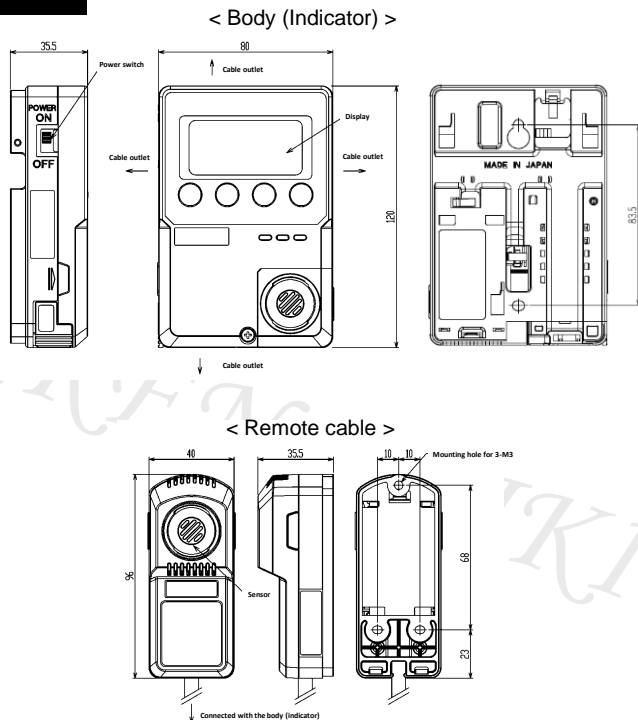

## Features

*Designed for easy installation & operation*

*Indicator can be set anyone's eye level*

*Intuitive three color alarming display*

*Two kinds of power supply are available,  
100VAC and 24VDC*

*Remote sensor with cable length 3m available*

## Specifications

Detection Principle	Semiconductor method
Gas Detected	Ethylene Oxide
Display	LCD digital display (7 segment / Green·Orange·Red backlight)
Sampling Method	Remote measuring method
Preset Alarm Level	1st : 10ppm / 2nd : 50ppm
Alarm delay time	20 sec. (Buzzer only)
Alarm type	2 preset alarms (H-HH)
Alarm display	1st : Orange backlight / 2nd : Red backlight · Buzzer
Alarm method	Auto-reset or Latching
Alarm pattern	System error / Sensor error
Trouble display	Trouble information, Orange backlight, Buzzer
Trouble method	Auto-reset
Remote cable	3m
Power Supply	AC100V±10% 50/60Hz or DC24V±10%
Power Consumption	AC : MAX6VA DC : MAX4W
Operating temp. & humidity	-10~+40℃ (No sudden change) 、 Below 20~85%RH (Non-condensing)
Dimension	Body : Approx. 80(W)×120(H)×35.5(D)mm Remote sensor : Approx. 40(W)×96(H)×35.5(D)mm
Weight	Body : AC spec. approx. 200g / DC spec. approx. 180g Remote sensor : Approx. 55g (w/o cable)

## Dimension