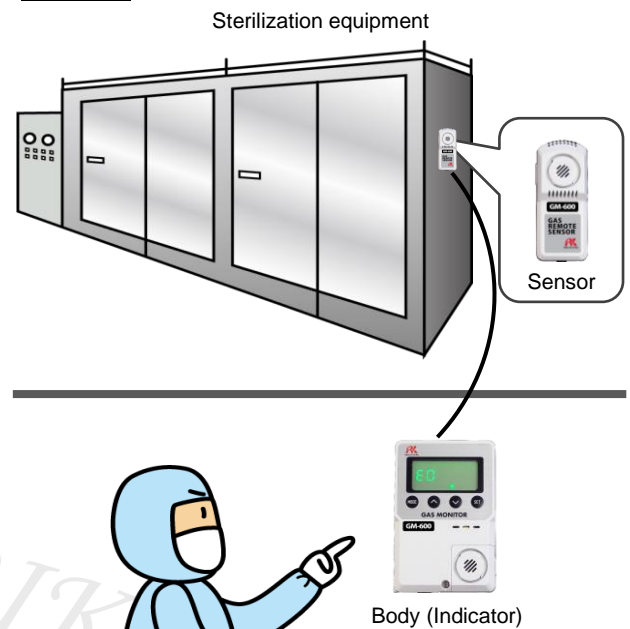

Specifications

Detection Principle	Semiconductor method
Gas Detected	Ethylene Oxide
Display	LCD digital display (7 segment / Green·Orange·Red backlight)
Sampling Method	Remote measuring method
Preset Alarm Level	1st : 10ppm / 2nd : 50ppm
Alarm delay time	20 sec. (Buzzer only)
Alarm type	2 preset alarms (H-HH)
Alarm display	1st : Orange backlight / 2nd : Red backlight · Buzzer
Alarm method	Auto-reset or Latching
Alarm pattern	System error / Sensor error
Trouble display	Trouble information, Orange backlight, Buzzer
Trouble method	Auto-reset
Remote cable	3m
Power Supply	AC100V±10% 50/60Hz or DC24V±10%
Power Consumption	AC : MAX6VA DC : MAX4W
Operating temp. & humidity	-10~+40℃ (No sudden change) 、 Below 20~85%RH (Non-condensing)
Dimension	Body : Approx. 80(W)×120(H)×35.5(D)mm Remote sensor : Approx. 40(W)×96(H)×35.5(D)mm
Weight	Body : AC spec. approx. 200g / DC spec. approx. 180g Remote sensor : Approx. 55g (w/o cable)

Dimension

Image