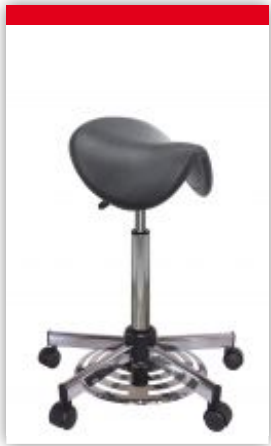

TECHNICAL FEATURE

7NS 27GPJU 00 905

SEMI STAND UP SEATS / POLYURETHANE

Chrome, 5-branch, scuff-resistant, reinforced base with casters with rubber "tyre"
Chrome gas-lift column with height adjustment from 600 to 700 mm by foot control and shock absorber
Saddle seat in black polyurethane