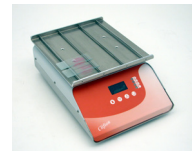

HIST-14 Slide Dryer for BH-1T