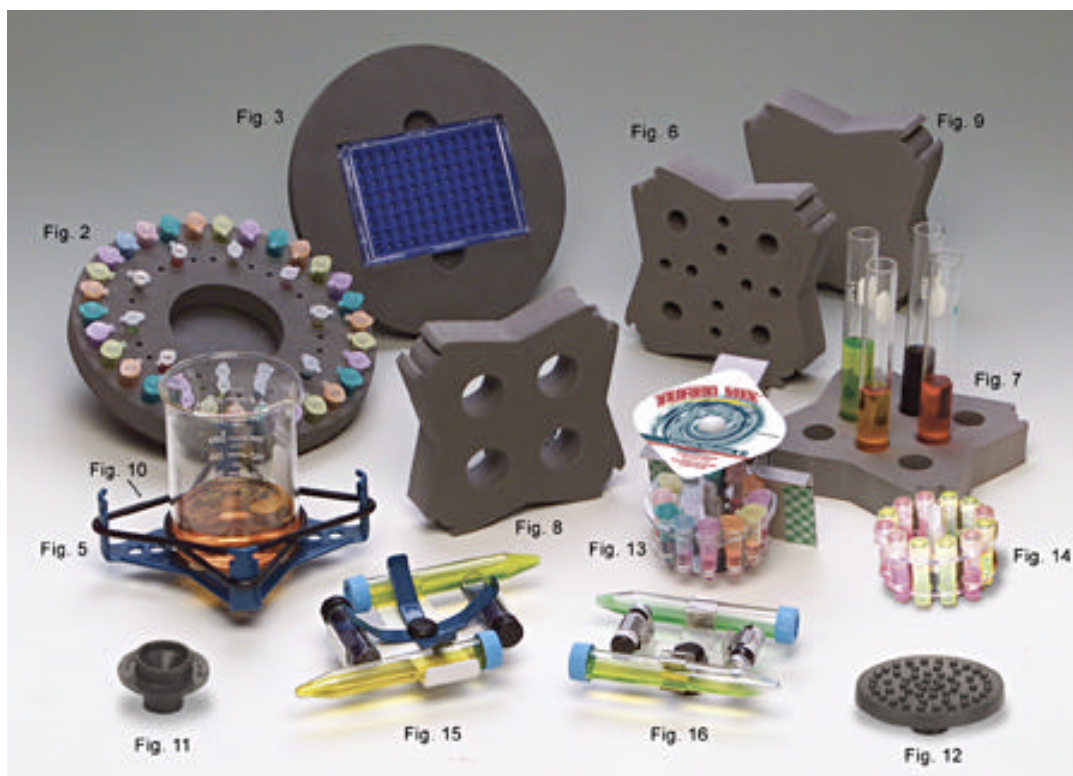

Specifications-All Vortex-Genie mixers

Weight	4 Kg (8.8 lb)
Base Dimensions (D x W x H)	165 x 122 x 165mm 6.5 x 4.8 x 6.5in
Supplied	- Vortex-Genie 1 - Vortex-Genie 2* - Vortex-Genie 2T*
Timer	- Vortex-Genie 2T Touch On: 1-60 seconds Hands-Free: 1-60 minutes or continuous

* See back page for additional Vortex-Genie 2 and Vortex-Genie 2T accessories.

ETL Listed Conforms to UL Std. 3101-1
ETL Listed Certified to CAN/CSA C22.2

Multi-Task Genie™ Family Accessories

Our Vast Range Of Accessories Allows For The Ultimate In Multi-Task Versatility For Any Application!

Fig. 1
Model H301
Multiple Sample
Starter Set

Fig. 4
Model H302
Large Sample Set

Fig.	Catalog No.	Description	Fig.	Catalog No.	Description
1	504-0233-00	Model H301 Multiple Sample Starter Set	4	503-0282-00	Model H302 Large Sample Set
--	146-6005-00	6-inch Platform (not shown separately)	5	504-0039-00	Recessed Platform
2	504-0234-00	Microtube Foam Insert (2)	6	503-0278-00	9-16mm Tube Foam Inserts (2)
3	504-0235-00	Microplate Foam Insert (2)	7	503-0279-00	14-29mm Tube Foam Inserts (2)
11	146-3011-00	Pop-off Cup	8	503-0280-00	29-37mm Tube Foam Inserts (2)
12	OK-0500-902	3-inch Platform with Rubber Cover	9	503-0277-00	Blank Foam Inserts (2)
13	SI-0563	TurboMix™ Attachment, 1.5ml Tubes	--	503-0283-00	Assorted Foam Inserts (4)
--	SI-0562	TurboMix Attachment, 2.0ml Tubes (not shown)	10	568-0001-00	Elastic Bands (2)
--	0A-0563-010	1.5ml Microtube Holder* (not shown separately)	--	SI-0510	Two-Tier Microplate Foam Insert (not shown)
14	0A-0563-011	2.0ml Screw-cap Microtube Holder*	15	SI-0511	Large Ampule/Tube Attachment
			16	SI-0570	Small Ampule/Tube Attachment

* May be used with TurboMix attachment or Disruptor Genie

NOTE: Vortex-Genie 1 may only be used with pop-off cup and 3-inch platform

U.S. Pat. 5,707,861