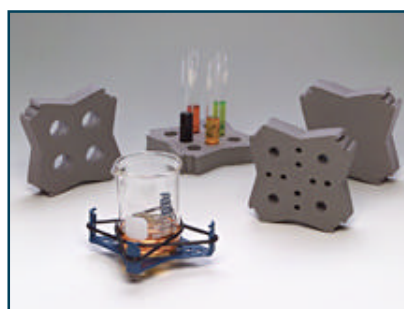

Fig. 1
Model H301
Multiple Sample
Starter Set

Fig. 4
Model H302
Large Sample Set

Fig.	Catalog No.	Description	Fig.	Catalog No.	Description
1	504-0233-00	Model H301 Multiple Sample Starter Set	4	503-0282-00	Model H302 Large Sample Set
--	146-6005-00	6-inch Platform (not shown separately)	5	504-0039-00	Recessed Platform
2	504-0234-00	Microtube Foam Insert (2)	6	503-0278-00	9-16mm Tube Foam Inserts (2)
3	504-0235-00	Microplate Foam Insert (2)	7	503-0279-00	14-29mm Tube Foam Inserts (2)
11	146-3011-00	Pop-off Cup	8	503-0280-00	29-37mm Tube Foam Inserts (2)
12	OK-0500-902	3-inch Platform with Rubber Cover	9	503-0277-00	Blank Foam Inserts (2)
13	SI-0563	TurboMix™ Attachment, 1.5ml Tubes	--	503-0283-00	Assorted Foam Inserts (4)
--	SI-0562	TurboMix Attachment, 2.0ml Tubes (not shown)	10	568-0001-00	Elastic Bands (2)
--	0A-0563-010	1.5ml Microtube Holder* (not shown separately)	--	SI-0510	Two-Tier Microplate Foam Insert (not shown)
14	0A-0563-011	2.0ml Screw-cap Microtube Holder*	15	SI-0511	Large Ampule/Tube Attachment
			16	SI-0570	Small Ampule/Tube Attachment

* May be used with TurboMix attachment or Disruptor Genie

NOTE: Vortex-Genie 1 may only be used with pop-off cup and 3-inch platform

U.S. Pat. 5,707,861