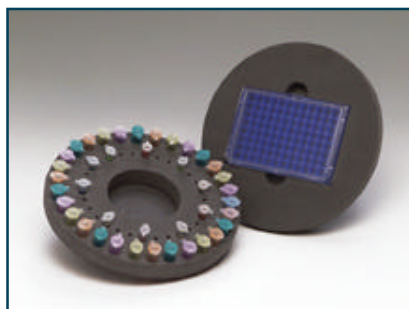

Fig. 1
Model H301
Multiple Sample
Starter Set

Fig. 4
Model H302
Large Sample Set

Fig.	Catalog No.	Description	Fig.	Catalog No.	Description
1	504-0233-00	Model H301 Multiple Sample Starter Set	4	503-0282-00	Model H302 Large Sample Set
--	146-6005-00	6-inch Platform (not shown separately)	5	504-0039-00	Recessed Platform
2	504-0234-00	Microtube Foam Insert (2)	6	503-0278-00	9-16mm Tube Foam Inserts (2)
3	504-0235-00	Microplate Foam Insert (2)	7	503-0279-00	14-29mm Tube Foam Inserts (2)
11	146-3011-00	Pop-off Cup	8	503-0280-00	29-37mm Tube Foam Inserts (2)
12	OK-0500-902	3-inch Platform with Rubber Cover	9	503-0277-00	Blank Foam Inserts (2)
13	SI-0563	TurboMix™ Attachment, 1.5ml Tubes	--	503-0283-00	Assorted Foam Inserts (4)
--	SI-0562	TurboMix Attachment, 2.0ml Tubes (not shown)	10	568-0001-00	Elastic Bands (2)
--	0A-0563-010	1.5ml Microtube Holder* (not shown separately)	--	SI-0510	Two-Tier Microplate Foam Insert (not shown)
14	0A-0563-011	2.0ml Screw-cap Microtube Holder*	15	SI-0511	Large Ampule/Tube Attachment
			16	SI-0570	Small Ampule/Tube Attachment