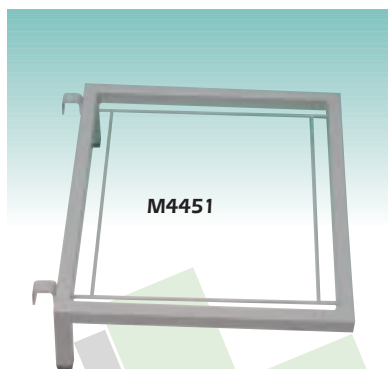

# TROLLEYS

**Model** M4454  
**Description** Large Double Trolley  
**Dimensions** 1500h x 1000w x 650d (mm) (inc handles)  
**Material** Coated Mild Steel  
 PVC Runners.

**Model** M4456  
**Description** Large Security Double Trolley  
**Dimensions** 1500h x 1000w x 650d (mm) (inc handles)  
**Material** Coated Mild Steel  
 PVC Runners.

**Model** M4452  
**Description** Large Single Trolley  
**Dimensions** 1500h x 600w 650d (mm) (inc handles)  
**Material** Coated Mild Steel  
 PVC Runners.

**Model** M4450  
**Description** Ward/Records Trolley  
**Dimensions** 830h x 730w x 450d (mm) (inc. handles)  
**Material** Coated Mild Steel  
 PVC Runners.

**Model** M4451  
**Description** Hook on extension Bracket.  
**Dimensions** 300 x 400mm.  
**Material** Coated Mild Steel.

# TROLLEY ACCESSORIES

**Model** M4508  
**Description** Extension Worktop  
**Dimensions** 300 x 400 x 6mm.  
**Material** Grey Melamine Panel.

**Model** M4477  
**Description** Trolley Worktop  
**Dimensions** 600 x 400mm.  
**Material** Stainless Steel.