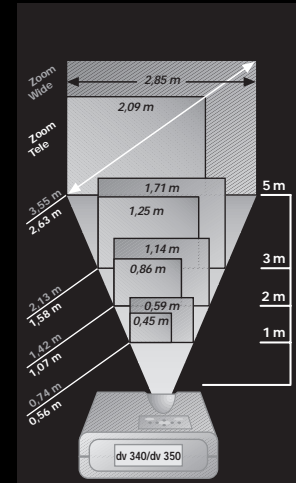

dv 340/dv 350

XGA 1024 x 768	Video/DVD 1x	PSI 3x
Mac/PC 2x	RS 232 extern	Stereo 2W
S-VHS	Laser- pointer	Mouse
PI P	AutoSync	IO-S
Power Lens	Keystone optical 10°	Magnify
		Keystone electronic 10°+