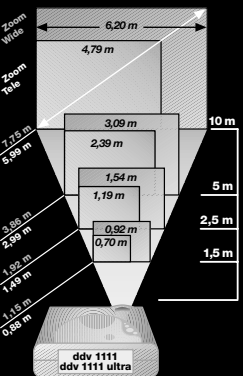

#### Optical system

- Brightness (approx.)	1,700 ANSI lumens (type 276) 1,200 ANSI lumens (type 260)
- Lamp	200 W SHP (type 276), 200 W NTP (type 260) approx. 2,000 hrs.
- Average life (approx.)	1.5 m - >10 m
- Projection distance	0.9 m - >7.75 m
- Image diagonal	max. 40°
- Keystone Correction	(13° optical, 27° electronic)

#### General data

- Safety	CE, UL, TÜV / GS, FCC A
- Dimensions (D x H x W)	216 x 83 x 257 mm
- Weight	approx. 2.9 kg
- Mains	100 – 240 V a.c., 50/60 Hz

ddv 1111 ultra

1700 lm

ddv 1111

1200 lm

ddv 1111 ultra / ddv 1111

XGA 1024 x 768	DLP™ 1x	Mac/PC 1x
Video/DVD 1x	S-VHS S-VHS	RS 232 C extern
Mouse	USB	AutoSync
Magnify	2,9 Kg	Keystone optical 13°
Keystone electronic 27°	Kensington Lock™	Electronic Pointer
Freeze	Colour Manager R B	16 : 9
		PIP