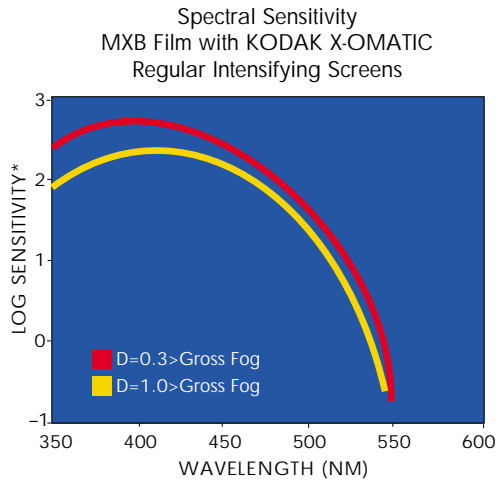

KODAK MEDICAL X-RAY FILM/GENERAL PURPOSE/BLUE

*Sensitivity=reciprocal of exposure (ergs/sq cm) required to produce specified density