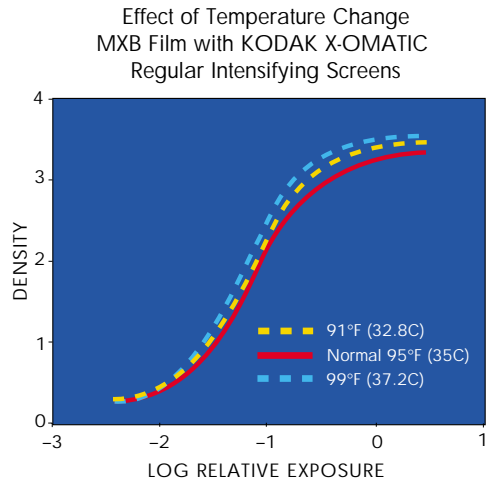

SPECIFICATIONS

Film sizes

13 x 18 cm
18 x 24 cm
18 x 43 cm
24 x 30 cm
30 x 35 cm
35 x 35 cm
30 x 40 cm
35 x 43 cm
11 x 14 in.
10 x 12 in.
12 x 15 in.
8 x 10 in.

Film processing

Manual processing or automatic processing using standard cycles. Kodak medical x-ray chemicals are recommended for optimum results.

Film care and handling

Storage:

50 to 70° F (10 to 21° C),
30 to 50% relative humidity

Safelight:

Kodak GBX-2 or equivalent, standard frosted 15-watt bulb at least 4 feet (1.2 meters) from film-handling surface/area

HEALTH IMAGING
A BETTER VIEW OF LIFE.