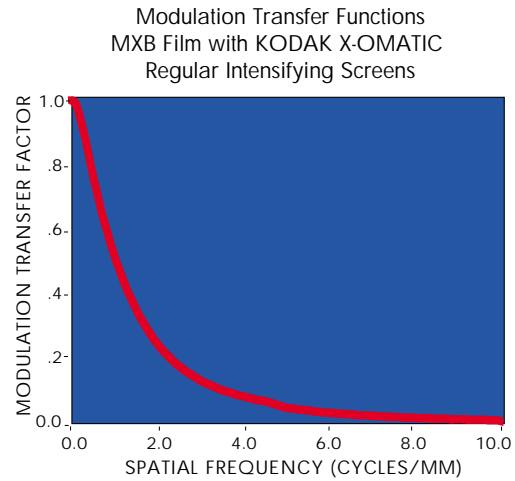

HEALTH IMAGING
A BETTER VIEW OF LIFE.

KODAK MEDICAL X-RAY FILM/GENERAL PURPOSE/BLUE

*Sensitivity=reciprocal of exposure (ergs/sq cm) required to produce specified density

SPECIFICATIONS

Film sizes

13 x 18 cm
18 x 24 cm
18 x 43 cm
24 x 30 cm
30 x 35 cm
35 x 35 cm
30 x 40 cm
35 x 43 cm
11 x 14 in.
10 x 12 in.
12 x 15 in.
8 x 10 in.