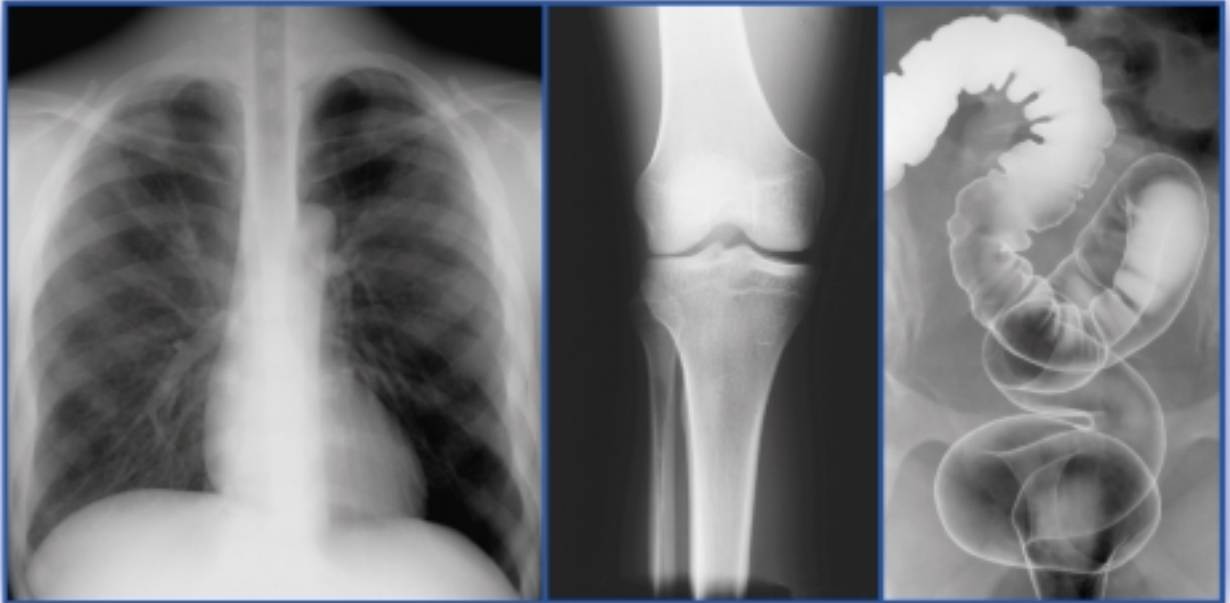

Get Kodak quality in an affordable “blue” film for general radiography

Bring Kodak film technology to your x-ray department with a UV/blue-sensitive film that won't stretch your budget.

Kodak medical x-ray film/general purpose/blue is an affordable, medium-contrast film designed for general radiography.

Features include:

- Kodak film quality and reliability
- Film speed among the highest of any blue-sensitive radiography film
- Manual or automatic processing in standard cycle

Quality image—Kodak technology

Kodak medical x-ray film/general purpose/blue (MXB) is part of a family of affordable Kodak offerings for radiography including films, screens, cassettes, film processing chemicals, and automatic film processors.

This UV/blue-sensitive film provides quality and reliability based on Kodak film technology and imaging expertise. Robust processing tolerance helps to deliver consistent results. Film speed, among the highest available with any blue-sensitive film, allows reduced exposure dose.