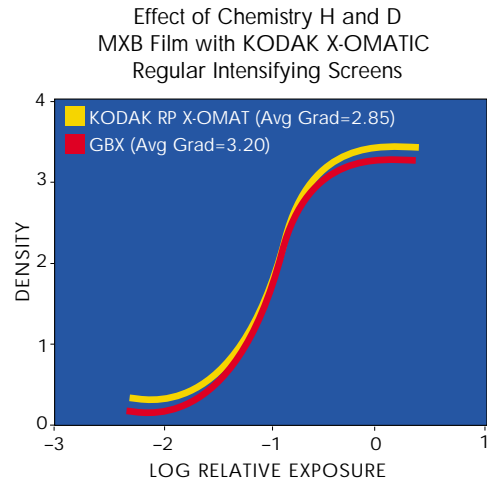

SPECIFICATIONS

Film sizes

13 x 18 cm
18 x 24 cm
18 x 43 cm
24 x 30 cm
30 x 35 cm
35 x 35 cm
30 x 40 cm
35 x 43 cm
11 x 14 in.
10 x 12 in.
12 x 15 in.
8 x 10 in.

Film processing

Manual processing or automatic processing using standard cycles. Kodak medical x-ray chemicals are recommended for optimum results.

Film care and handling

Storage:

50 to 70° F (10 to 21° C),
30 to 50% relative humidity

Safelight:

Kodak GBX-2 or equivalent, standard frosted 15-watt bulb at least 4 feet (1.2 meters) from film-handling surface/area

HEALTH IMAGING
A BETTER VIEW OF LIFE.