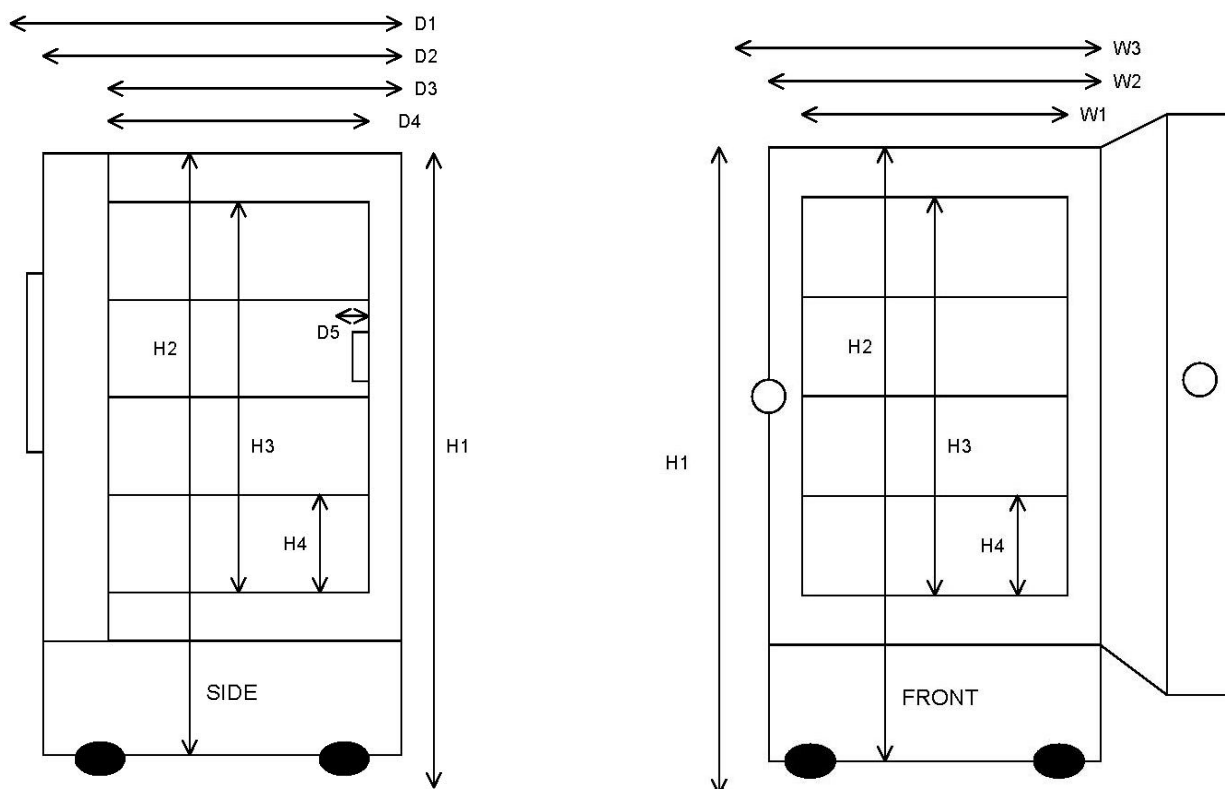

ilShin Up-Right Freezers and their exact dimensions

| Dimensions (mm) Up-Right models | | | | | |
|---------------------------------|--------|--------|--------|--------|--------|
| MODEL | DF8510 | DF8514 | DF8517 | DF8520 | DF8524 |
| Height 1 (top to bottom) | 1750 | 1979 | 1979 | 1979 | 1979 |
| Height 2 (without castors) | 1670 | 1955 | 1955 | 1955 | 1955 |
| Height 3 (Internal) | 960 | 1280 | 1280 | 1280 | 1280 |
| Height 4 (Between shelves) | 290 | 290 | 290 | 290 | 290 |
| Deep 1 (Front to Back) | 865 | 865 | 1015 | 1015 | 1120 |
| Deep 2 (without control panel) | 815 | 815 | 970 | 970 | 1080 |
| Deep 3 (without door) | 725 | 725 | 880 | 880 | 990 |
| Deep 4 (Internal) | 480 | 480 | 630 | 630 | 735 |
| Deep 5 (temperature probe) | 25 | 25 | 25 | 25 | 25 |
| Wide 1 (internal)* | 595* | 595* | 595* | 740* | 740* |
| Wide 2 (without door lock) | 890 | 890 | 890 | 1040 | 1040 |
| Wide 3 (external)** | 920 | 920 | 920 | 1070 | 1070 |

*The models with a stainless steel interior (DF8510S, DF8514S, DF8517S, DF8520S and DF8524S) have a reduced width of 12 mm.
(for example internal width of DF8510S is $595 - 12 = 583$ mm)

** DF8517 and DF8520 pass through a < 90 cm wide doorway with door open, front panels clicked off, and rolling the freezer from side to side.