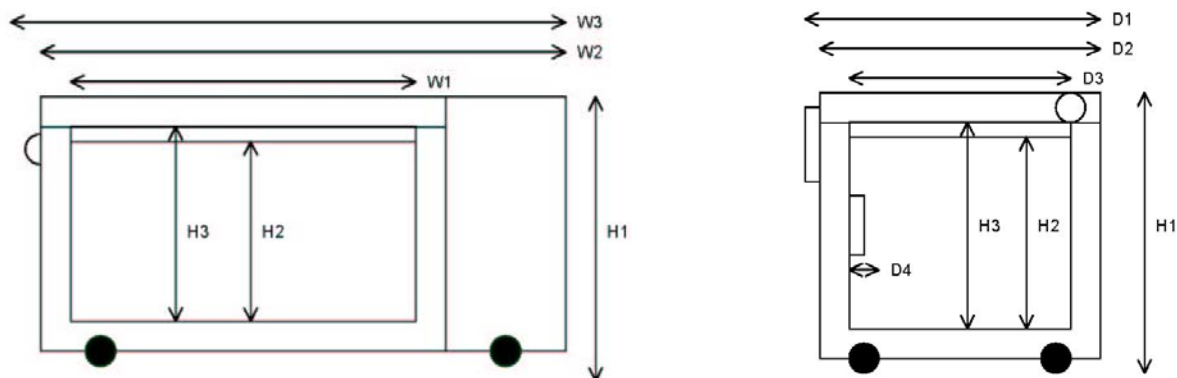

ilShin Chest Freezers and their exact dimensions

Dimensions (mm) Chest models					
MODEL	DF9007	DF9010	DF9014	DF9017	DF9020
Height 1 (top to bottom)	1010	1010	1010	1010	1010
Height 2 (internal)	665	665	665	665	665
Height 3 (internal + extra frame)*	695	695	695	695	695
Deep 1 (Front to Back)	790	790	790	790	790
Deep 2 (without lid / hinges)	740	740	740	740	740
Deep 3 (internal)	490	490	490	490	490
Deep 4 (temperature probe)	25	25	25	25	25
Wide 1 (internal)	560	860	1160	1460	1760
Wide 2 (without door lock)	1250	1550	1850	2150	2450
Wide 3 (external)	1280	1580	1880	2180	2480

*With use of a special ordered frame the internal height can be increased with 30 mm (for high storage racks)

Model no:	Description:	Price:
SF9007	Stainles steel frame to increase chest height of DF9007	€ 215,00
SF9010	Stainles steel frame to increase chest height of DF9010	€ 215,00
SF9014	Stainles steel frame to increase chest height of DF9014	€ 215,00
SF9017	Stainles steel frame to increase chest height of DF9017	€ 215,00
SF9020	Stainles steel frame to increase chest height of DF9020	€ 215,00