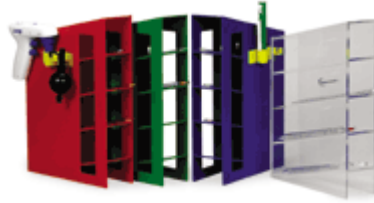

## Pipette Racks Manual

### Protects and organizes fragile pipettes

Angled four shelved compartments keep your 0.1 to 25 ml pipettes or cans within easy reach while preventing damage and clutter. Crystal-clear, heavy-duty acrylic model allows viewing from any angle. ABS plastic racks have cut-out windows and include two removable attachments that hold pipette bulbs, fillers, and pumps.