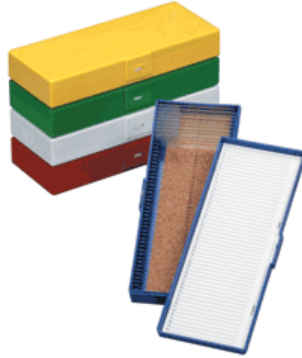

Microscope Slide Boxes 50 Place

Features secure clasp

A nice compliment to our 25- and 100-Place Slide Boxes. Durable ABS plastic boxes feature cork lining. Measures 8.3 x 3.38 x 1.25" or 209 x 86 x 35 mm.

Cat No.	Description
ZXZHS15996A	Blue Cork Lined