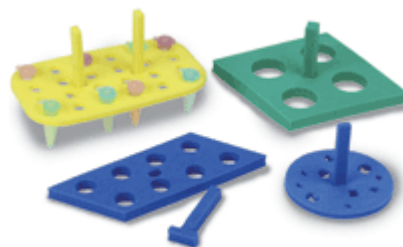

WOLF LABORATORIES

Tel: 01759 301142 Fax: 01759 301143 Email: sales@wolflabs.co.uk
Website: www.wolflabs.co.uk

Floating Foam Tube Racks

Float in small baths as well as large vessels.

Brightly-coloured, high-density polyethylene foam racks are ideal for floating tubes in water baths, tubs, or beakers.

Closed-cell foam resists water absorption so racks can be washed and reused.

Racks include carrying handles—easy to lift samples out of baths.

Pack of 5.

Cat No.	Holes	Tubes	Color/Shape	Units
ZXZHS2165A	4	50 mL	Green/Diamond	Pack of 5
ZXZHS2165B	8	15 mL	Blue/Parallelogram	Pack of 5
ZXZHS2165C	24	1.5-2.0 mL	Yellow/Rectangle	Pack of 5