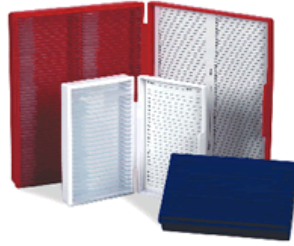

Economy Microscope Slide Boxes

Constructed of durable polypropylene, slide boxes hold 25 or 100 standard slides (75 x 25 mm and 3 x 1").
Linged lids are held securely closed by latch lock. Stacking feet maximize stability. No liner. The 25-place box measures 141 x 92 x 36 mm; 100-place box measures 210 x 169 x 37 mm.

Cat No.	Capacity	Colour
ZXZHS15990A	25 Place	Blue
ZXZHS15990B	25 Place	Red
ZXZHS15990C	25 Place	White
ZXZHS15991C	100 Place	White